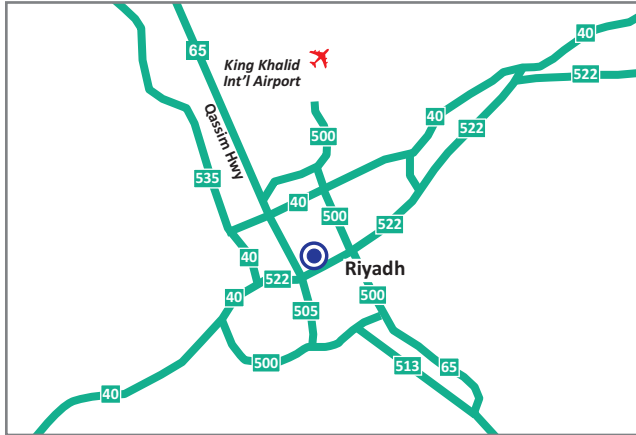

By Air

King Khalid International Airport - RUH - is located 35 kilometers (22 miles) north of Riyadh and is 30 Minutes from our office.

Driving Directions:

From the airport take the highway going to Al Kharj Road and then take Exit 13 B - City Center.
Continue along Mecca Road.
Then get to the Abd el-Aziz district / King Abdul Aziz Road and follow the inset map to our office.

Car Rental:

Avis & Hertz both have offices located at the King Khalid International Airport.