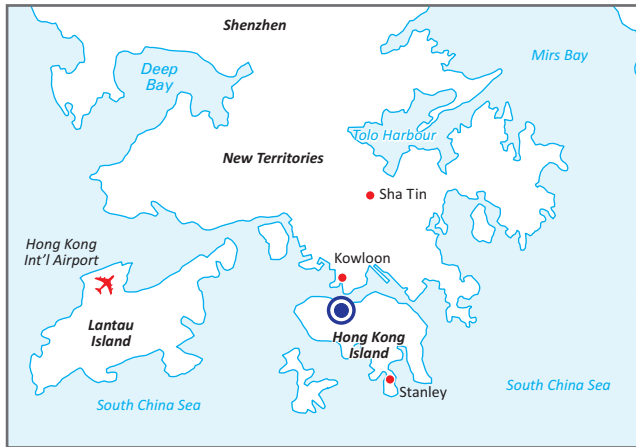

ROUSE

Rouse Legal
 18th Floor
 Golden Centre
 188 Des Voeux Road Central
 Hong Kong

Phone +852 2302 0832

hongkong@rouse.com
 www.rouse.com

MTR  Sheung Wan, on the Island line, is the MTR station closest to our office.
 Leave the station through Exit E1, which will bring you to the Golden Centre.
 Turn right and you will see our office entrance.

HK International Airport  The quickest connection between Hong Kong International Airport and Central district is the Airport Express railway, terminating at Hong Kong Station. From there, it is a five minute taxi ride to our office. The fare should be around HK\$20 – HK\$25 (approx US\$3)