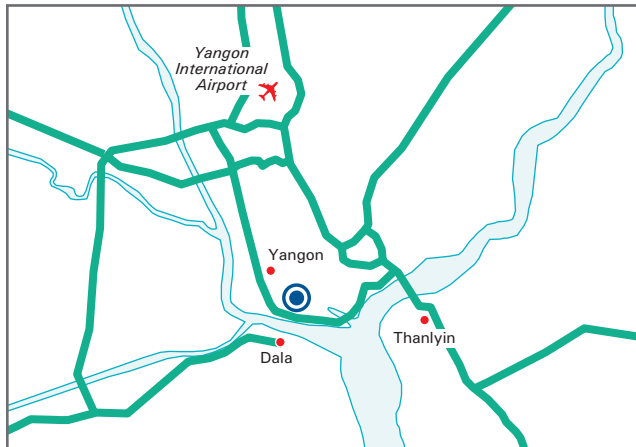

# ROUSE

**Rouse**  
La Pyayt Wun Plaza Room No. 206 (A)  
No. 37 Alanpya Pagoda Street  
Dagon Township  
Yangon  
Myanmar

Phone +95 1 1222 352  
Fax +95 1 377 382  
myanmar@rouse.com  
www.rouse.com

## Train

Yangon Central Railway Station is the nearest train station to our office.

## Yangon International Airport

Yangon International Airport is located 12 miles (19 km) from downtown Yangon.

Authorised Taxi Operators can be found at the exit gate in the Arrival Hall of Yangon International Airport. Payment can be in USD and Kyats