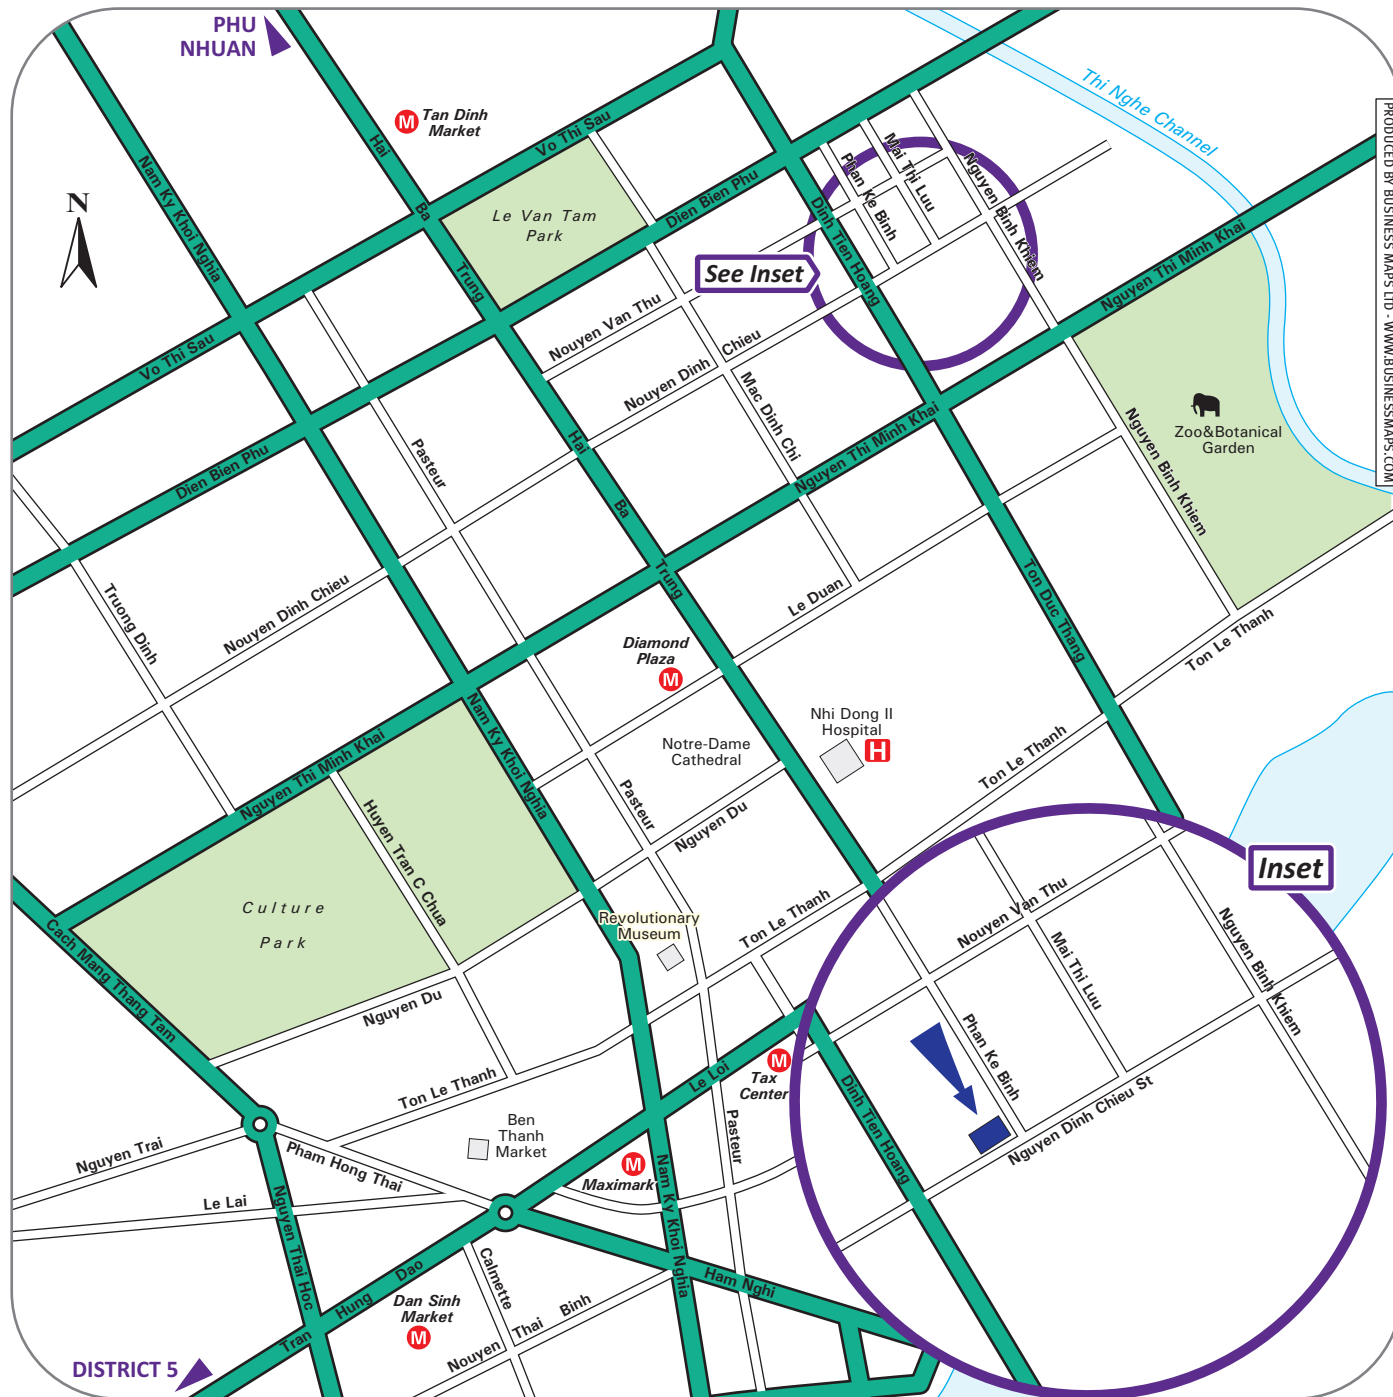

# ROUSE

**Rouse Legal**  
6th Floor,  
Abacus Tower  
58 Nguyen Dinh Chieu St.  
District 1  
Ho Chi Minh City  
Vietnam

Phone +84 8 3823 6770  
Fax +84 8 3823 6771  
hcmc@rouse.com  
www.rouse.com

## Airport pick-up/taxi from international airport

Tan Son Nhat International Airport is located approximately 6 km (4 miles) north of the city centre. Rouse is happy to arrange for airport pick-ups. Please contact us for further information. Otherwise, taxi is the most convenient form of transportation. You should only ever take metered taxis. As taxi drivers do not generally speak English, you should show your driver the following address

**LẦU 6, TÒA NHÀ ABACUS, NGUYỄN ĐÌNH CHIỂU, QUẬN 1.**

The journey will take about 30 minutes and should cost about VND90,000–VND100,000 (approx US\$6–\$7).

PRODUCED BY BUSINESS MAPS LTD - WWW.BUSINESSMAPS.COM